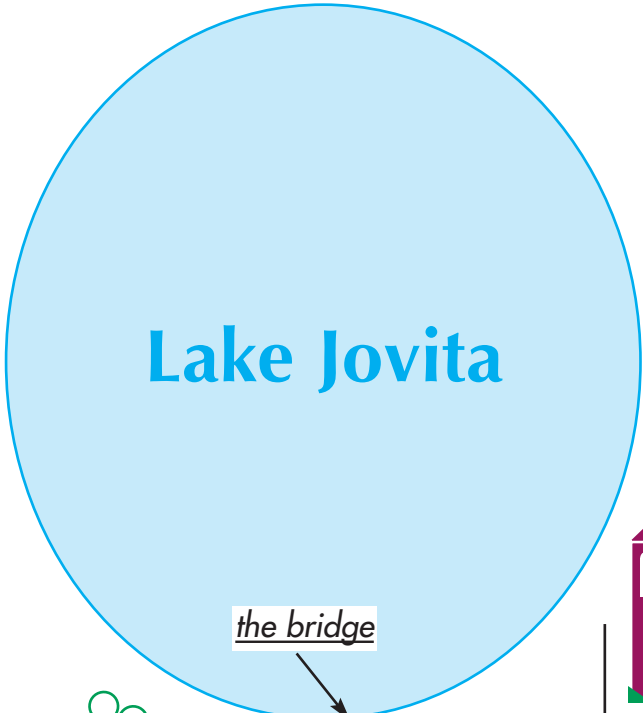

 water	 off road	 1 mile course	 mile marker
--	--	---	--

P Parking across the street from San Ann Liquors on HWY 52

North
 ↑
 W — E
 ↓
 S
 rev 10/05

St. Leo University

rattlesnake run course map